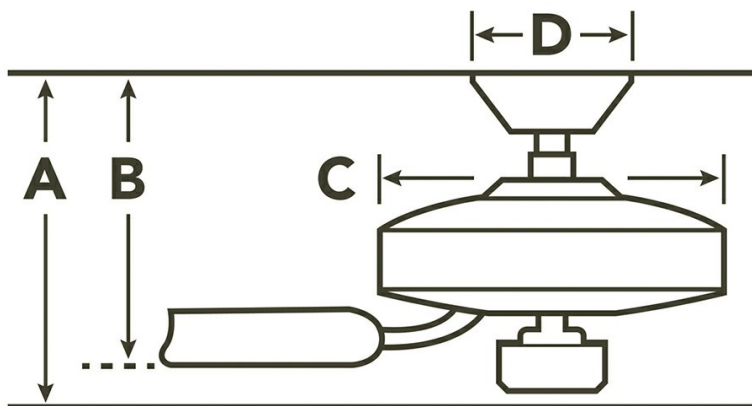

Specifications

| | |
|---------------------------|--------------------------------|
| Number of Blades | 5 |
| Blades Included | Yes |
| Blade Pitch | 14 Degrees |
| Blade Sweep | 52" |
| Blades Reversible | No |
| Blade Material | ABS |
| Optional Blades Available | No |
| Downrod 1 | 1.00 OD X 4 |
| Downrod 2 | FLUSH MOUNT |
| Primary Control System | Basic Function Cool Touch |
| Remote Included | Yes |
| Wall Control Included | No |
| Low Ceiling Adaptable | Yes, With Optional Flush Mount |
| Lead Wire Length | 78.00" |
| Motor Size | 172MM X 17MM |
| Motor Type | AC INDUCTION |

Dimensions

| Downrod | A | B | C | D |
|----------------|-------|-------|-------|------|
| 1.00 OD X 4.00 | 14.50 | 12.75 | 13.75 | 6.70 |

Available Finishes

| Finish | Fixture | Glass | Blade 1 | Blade 2 |
|--------|---------|-------|---------|---------|
| | | | | |