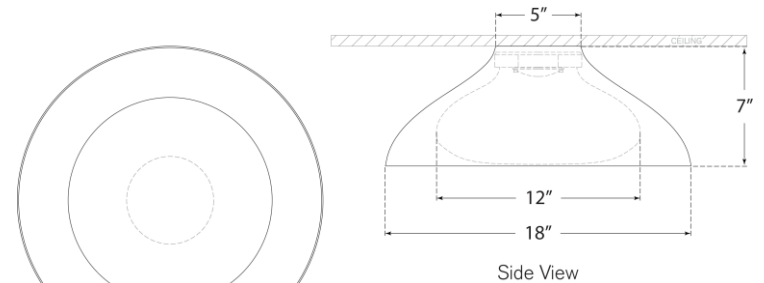

TEAR SHEET

Agnes 18" Flush Mount

Item # ARN 4351PW-SWG

Designer: AERIN

Height: 7"

Width: 18"

Canopy: 5" Round

Finishes: BSL, G, MBK, PW

Glass Options: SWG

Lightsource: Dedicated LED

Wattage: 15w (1300lm)

Weight: 6 Pounds

Bottom View

Side View