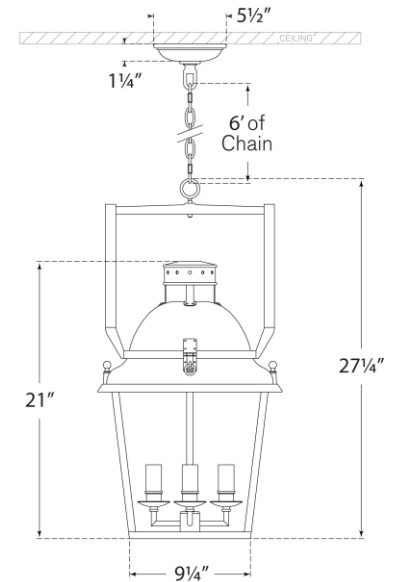

TEAR SHEET

Coventry Small Lantern

Item # CHC 5108WHT/AB-CG

Designer: Chapman & Myers

Height: 27.25"

Width: 14"

Canopy: 5.5" Round

Finishes: BLK/AB, WHT/AB

Glass Options: CG

Socket: 4 - E12 Candelabra

Wattage: 4 - 40 C11

Weight: 21 Pounds

Top View

Front View