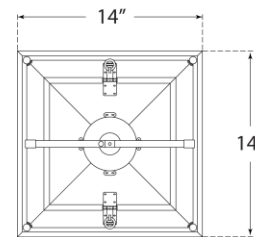

TEAR SHEET

Coventry Small Lantern

Item # CHC 5108WHT/AB-CG

Designer: Chapman & Myers

Height: 27.25"

Width: 14"

Canopy: 5.5" Round

Finishes: BLK/AB, WHT/AB

Glass Options: CG

Socket: 4 - E12 Candelabra

Wattage: 4 - 40 C11

Weight: 21 Pounds

Top View

Front View