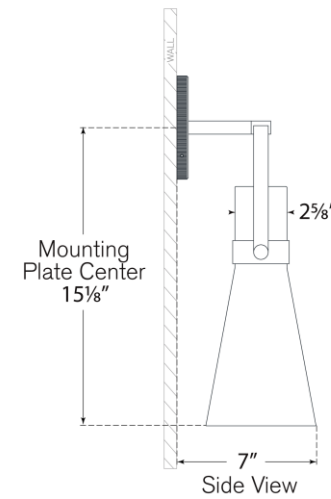

TEAR SHEET

Larkin Medium Conical Bracketed Sconce

Item # IKF 2450HAB-CG

Designer: Ian K. Fowler

Height: 17.75"

Width: 5.5"

Extension: 7"

Backplate: 5.25" Round

Finishes: BZ, HAB, PN

Glass Options: CG

Socket: Dedicated LED

Wattage: 10w (1200lm)

Weight: 6 Pounds

Note: UL Only

Top View

Side View

Front View