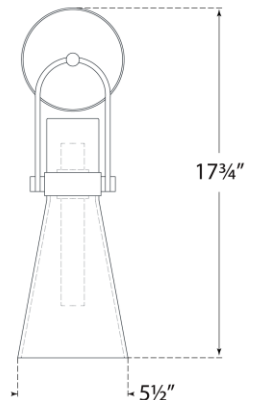

TEAR SHEET

Larkin Medium Conical Bracketed Sconce

Item # IKF 2450HAB-CG

Designer: Ian K. Fowler

Height: 17.75"

Width: 5.5"

Extension: 7"

Backplate: 5.25" Round

Finishes: BZ, HAB, PN

Glass Options: CG

Socket: Dedicated LED

Wattage: 10w (1200lm)

Weight: 6 Pounds

Note: UL Only

Top View

Side View