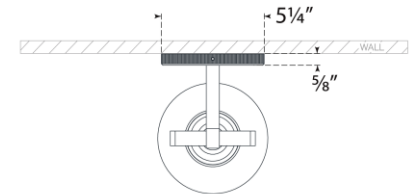

TEAR SHEET

Larkin Medium Conical Bracketed Sconce

Item # IKF 2450HAB-CG

Designer: Ian K. Fowler

Height: 17.75"

Width: 5.5"

Extension: 7"

Backplate: 5.25" Round

Finishes: BZ, HAB, PN

Glass Options: CG

Socket: Dedicated LED

Wattage: 10w (1200lm)

Weight: 6 Pounds

Note: UL Only

Top View

Side View