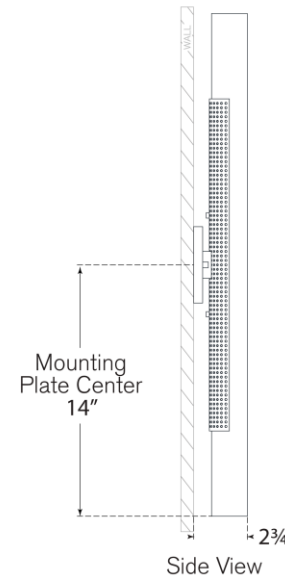

TEAR SHEET

Precision 28" Bath Light

Item # KW 2224BZ-WG

Designer: Kelly Wearstler

Height: 28"

Width: 4.25"

Extension: 2.75"

Backplate: 4.25" Square

Finishes: AB, BZ, PN

Glass Options: WG

Lightsource: Dedicated LED

Wattage: 27w (2200lm)

Weight: 5 Pounds

Top View

Side View

Front View