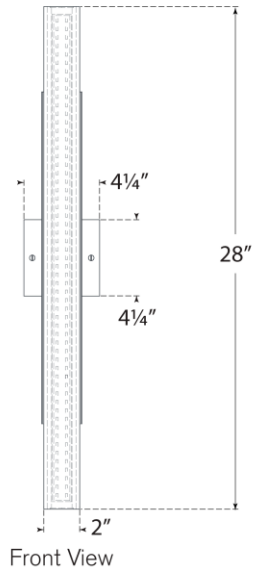

TEAR SHEET

Precision 28" Bath Light

Item # KW 2224BZ-WG

Designer: Kelly Wearstler

Height: 28"

Width: 4.25"

Extension: 2.75"

Backplate: 4.25" Square

Finishes: AB, BZ, PN

Glass Options: WG

Lightsource: Dedicated LED

Wattage: 27w (2200lm)

Weight: 5 Pounds

Top View

Side View

Front View