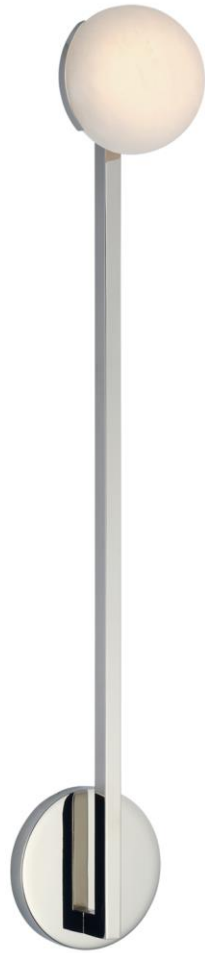

TEAR SHEET

Pedra 26" Single Sconce

Item # KW 2621PN-ALB

Designer: Kelly Wearstler

Height: 26"

Width: 4.5"

Extension: 5.25"

Backplate: 4.5" Round

Finishes: AB, BZ, PN

Shade Treatments: ALB

Lightsource: Dedicated LED

Wattage: 6w (500lm)

Weight: 3 Pounds

Note: Alabaster is a Natural Stone | Variations in Color and Texture are Expected