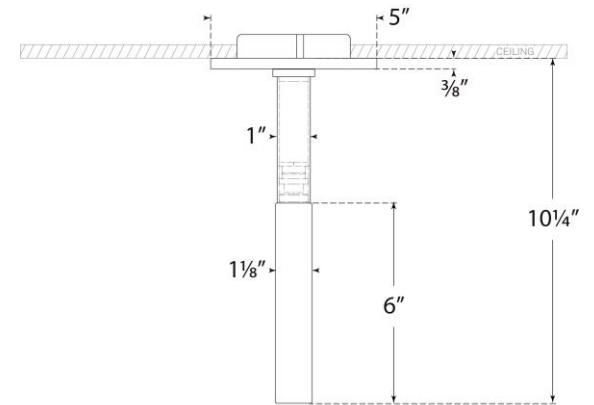

TEAR SHEET

Rousseau Monopoint Flush Mount

Item # KW 4282BZ-EC

Designer: Kelly Wearstler

Height: 10.25"

Width: 1"

Canopy: 5" Round

Finishes: AB, BZ, PN

Glass Options: EC

Lightsource: Dedicated LED

Wattage: 6w (700lm)

Weight: 2 Pounds

Note: UL Only

Front View

Bottom View