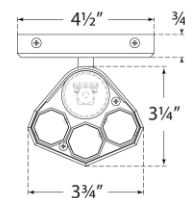

## Fascio 14" Sconce

Item # LR 2905HAB-CG

Designer: Lauren Rottet

Height: 14"

Width: 4.5"

Extension: 4.25"

Backplate: 4.5" Square

Finishes: BZ, HAB, PN

Trim Options: CG

Lightsource: Dedicated LED

Wattage: 12w (1000lm)

Weight: 7 Pounds

Top View

Side View

Front View