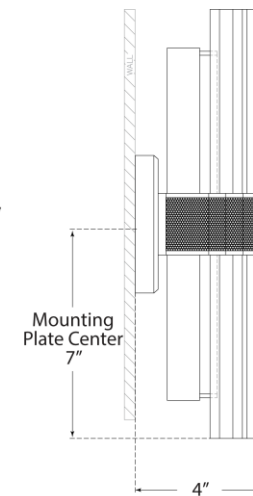

## Fascio 14" Sconce

Item # LR 2905HAB-CG

Designer: Lauren Rottet

Height: 14"

Width: 4.5"

Extension: 4.25"

Backplate: 4.5" Square

Finishes: BZ, HAB, PN

Trim Options: CG

Lightsource: Dedicated LED

Wattage: 12w (1000lm)

Weight: 7 Pounds

Top View

Side View

Front View