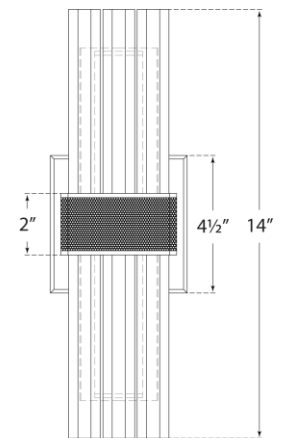

## Fascio 14" Sconce

Item # LR 2905HAB-CG

Designer: Lauren Rottet

Height: 14"

Width: 4.5"

Extension: 4.25"

Backplate: 4.5" Square

Finishes: BZ, HAB, PN

Trim Options: CG

Lightsource: Dedicated LED

Wattage: 12w (1000lm)

Weight: 7 Pounds

Top View

Side View

Front View