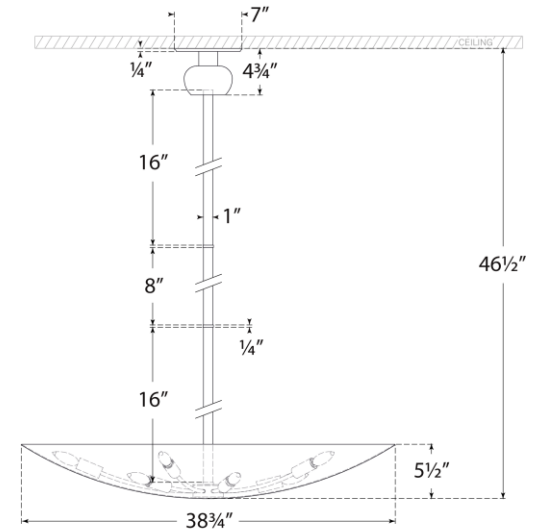

TEAR SHEET

Comtesse XL Uplight Chandelier

Item # PCD 5116BZ

Designer: Paloma Contreras

O/A Height: 46.5"

Fixture Height: 5.5"

Min. Custom Height: 15.75"

Width: 38.75"

Canopy: 7" Round

Finishes: BZ, HAB, PN

Socket: 10 - E12 Candelabra

Wattage: 10 - 6.5 LED B11

Weight: 37 Pounds

Note: Custom Height Available

Top View

Front View