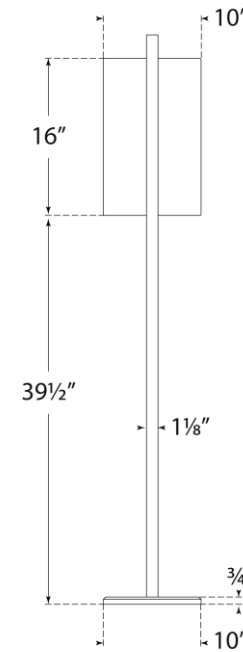

TEAR SHEET

Zenz Medium Floor Lamp

Item # RB 1130WI/DW-L

Designer: Ray Booth

Height: 58"

Width: 11.5"

Base: 10" x 11.5" Decorative

Finishes: PN/W, WI/DW

Shade Treatments: L

Shade Details: 10" x 10" x 16"

Socket: E26 Pull Chain

Wattage: 15 LED A19

Weight: 13 Pounds

Side View

Front View