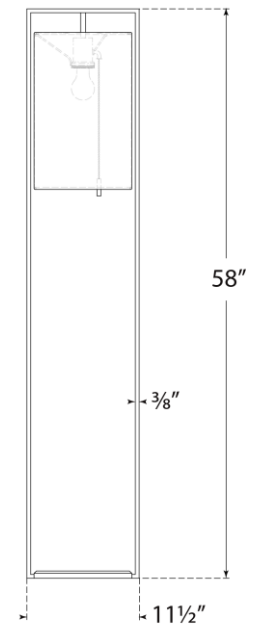

TEAR SHEET

Zenz Medium Floor Lamp

Item # RB 1130WI/DW-L

Designer: Ray Booth

Height: 58"

Width: 11.5"

Base: 10" x 11.5" Decorative

Finishes: PN/W, WI/DW

Shade Treatments: L

Shade Details: 10" x 10" x 16"

Socket: E26 Pull Chain

Wattage: 15 LED A19

Weight: 13 Pounds

Side View

Front View