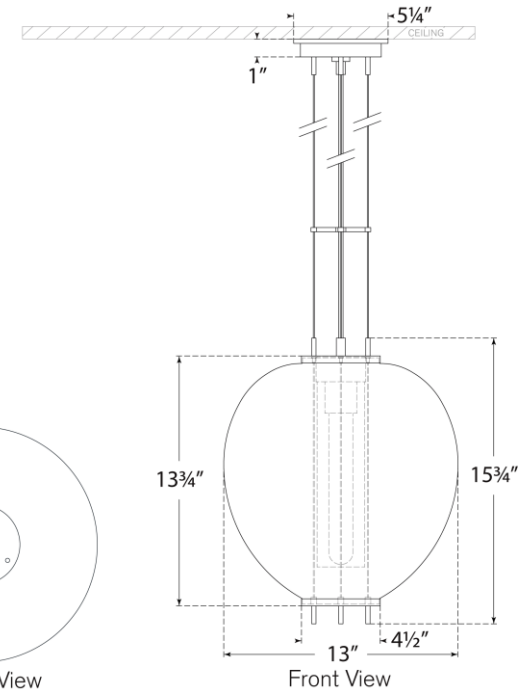

TEAR SHEET

Taro 13" Lantern

Item # RB 5097AN-CG

Designer: Ray Booth

Fixture Height: 15.75"

Width: 13"

Canopy: 5.25" Round

Finishes: AB, AN, BZ

Glass Options: CG

Socket: E26 Keyless

Wattage: 8 LED T9

Weight: 8 Pounds

Note: UL Only | Height Not Adjustable After Installation

Bottom View