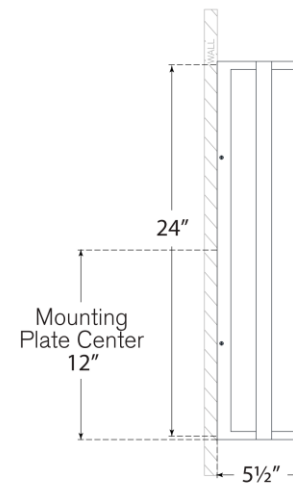

TEAR SHEET

Halle 24" Vanity Light

Item # S 2203BZ/HAB-CG

Designer: Ian K. Fowler

Height: 24"

Width: 7.25"

Extension: 5.5"

Backplate: 4.75" x 24" Rectangle

Finishes: BZ/HAB, HAB/PN, PN

Glass Options: CG

Socket: 3 - E12 Candelabra

Wattage: 3 - 5.5 LED G61.5

Weight: 15 Pounds

Top View

Side View

Front View