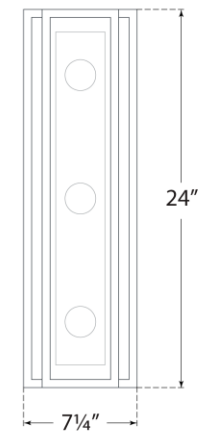

TEAR SHEET

Halle 24" Vanity Light

Item # S 2203BZ/HAB-CG

Designer: Ian K. Fowler

Height: 24"

Width: 7.25"

Extension: 5.5"

Backplate: 4.75" x 24" Rectangle

Finishes: BZ/HAB, HAB/PN, PN

Glass Options: CG

Socket: 3 - E12 Candelabra

Wattage: 3 - 5.5 LED G61.5

Weight: 15 Pounds

Top View

Side View

Front View