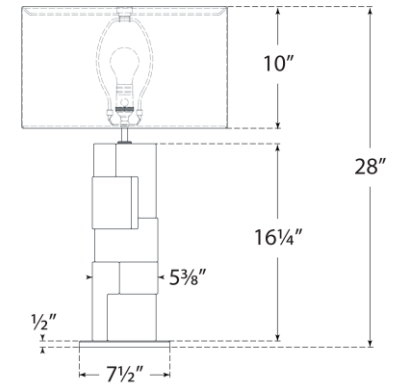

TEAR SHEET

Ashlar Large Table Lamp

Item # S 3926ALB/PN-L

Designer: Ian K. Fowler

Height: 28"

Width: 17"

Base: 4.5" x 7.5" Rectangle

Finishes: ALB/BZ, ALB/HAB, ALB/PN

Shade Treatments: L

Shade Details: 17" x 17" x 10"

Socket: E26 Dimmer

Wattage: 15 LED A19

Weight: 22 Pounds

Note: Alabaster is a Natural Stone | Variations in Color and Texture are Expected

Side View

Front View