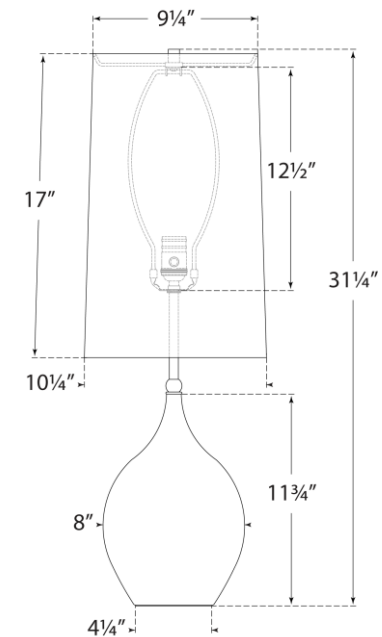

### Loren Large Table Lamp

Item # TOB 3684NTS-L

Designer: Thomas O'Brien

Height: 31.25"

Width: 10.25"

Base: 4.25" Round

Finishes: MBB, NTS, PBC

Shade Treatments: L

Shade Details: 9.25" x 10.25" x 17"

Socket: E26 Dimmer

Wattage: 60 A19

Weight: 8 Pounds

Note: Reactive Ceramic Glazes Will Vary in Color and Texture

Front View