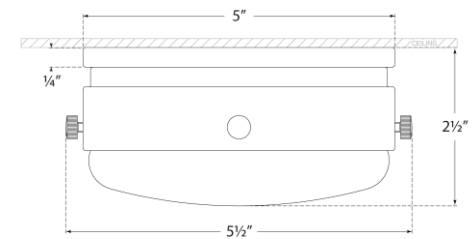

### Hicks 5.5" Solitaire Flush Mount

Item # TOB 4062BZ/HAB-WG

Designer: Thomas O'Brien

Height: 2.5"

Width: 5.5"

Finishes: AN, BZ/HAB, HAB, PN

Glass Options: WG

Lightsource: Dedicated LED

Wattage: 12w (1100lm)

Weight: 1 Pound

Front View