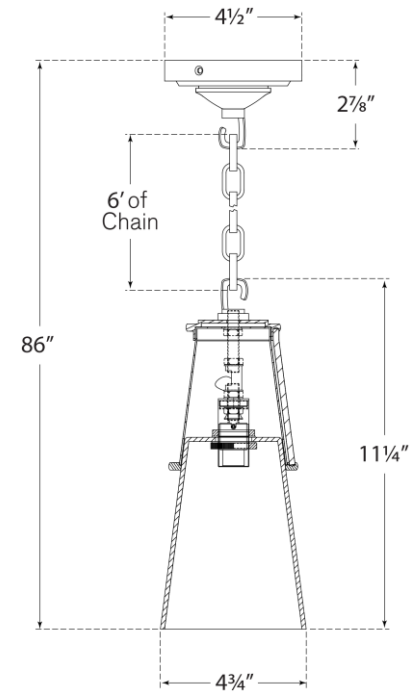

TEAR SHEET

Robinson Small Pendant

Item # TOB 5751BZ-CG

Designer: Thomas O'Brien

Height: 11.25"

Width: 4.75"

Canopy: 4.5" Round

Finishes: BZ, HAB, PN

Glass Options: CG, SG, WG

Socket: E12 Candelabra

Wattage: 60 B11

Weight: 6 Pounds

TOB5751