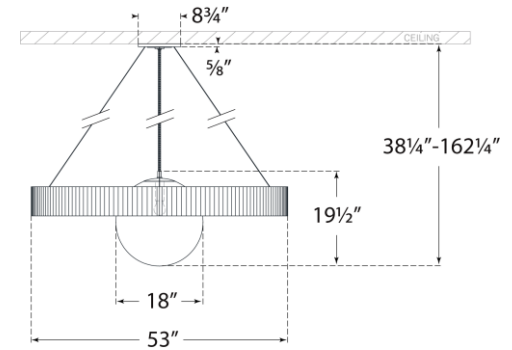

TEAR SHEET

Arena 53" Ring and Globe Chandelier

Item # WS 5002PN/WHT-WG

Designer: Windsor Smith

O/A Height: 38.25" - 282"

Fixture Height: 19.5"

Width: 53"

Canopy: 8.75" Round

Finishes: BZ, HAB, PN

Trim Options: NO, WHT

Socket: E26 Keyless

Wattage: 15 LED A19

Weight: 31 Pounds

Note: UL Only | Height Not Adjustable After Installation

Front View

Top View