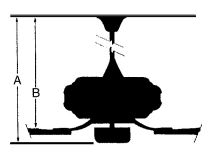

Category Type:
Ceiling Fan

Image File Name: **F659-FB.jpg**

MEASUREMENTS

Blade Finish:				Reversible Blades:	No
Blade Material:				Slope:	Yes
Plywood Construction				Hanging Weight:	23.15
Blade Sweep:	No. of Blades:	Blade Pitch:			
54"	5	14 degrees	Downrod 1 Outside Dia:	Downrod 2 Outside Dia:	
Downrod 1:	Downrod 1 Outside Dia:	Downrod 2:			
6	0.75				
Ceiling to Lowest Point: (Dim A)	Ceiling to Blade (Dim B)	Lead Wire:	Motor Size:		
14.0	11.75	80"	172X16MM		