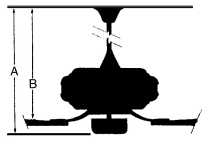

Image File Name: **F905L-WH.jpg**

MEASUREMENTS

Blade Finish:				Reversible Blades:	No
Blade Material:				Slope:	Yes
PC BLADE				Hanging Weight:	21.63
Blade Sweep:	No. of Blades:	Blade Pitch:			
62"	5	VARIABLE	Downrod 1 Outside Dia:	Downrod 2 Outside Dia:	
Downrod 1:	Downrod 1 Outside Dia:	Downrod 2:			
6	.75				
Ceiling to Lowest Point: (Dim A)	Ceiling to Blade (Dim B)	Lead Wire:			
13.75	10.25	80"	Motor Size:		
			DC 172X25MM		